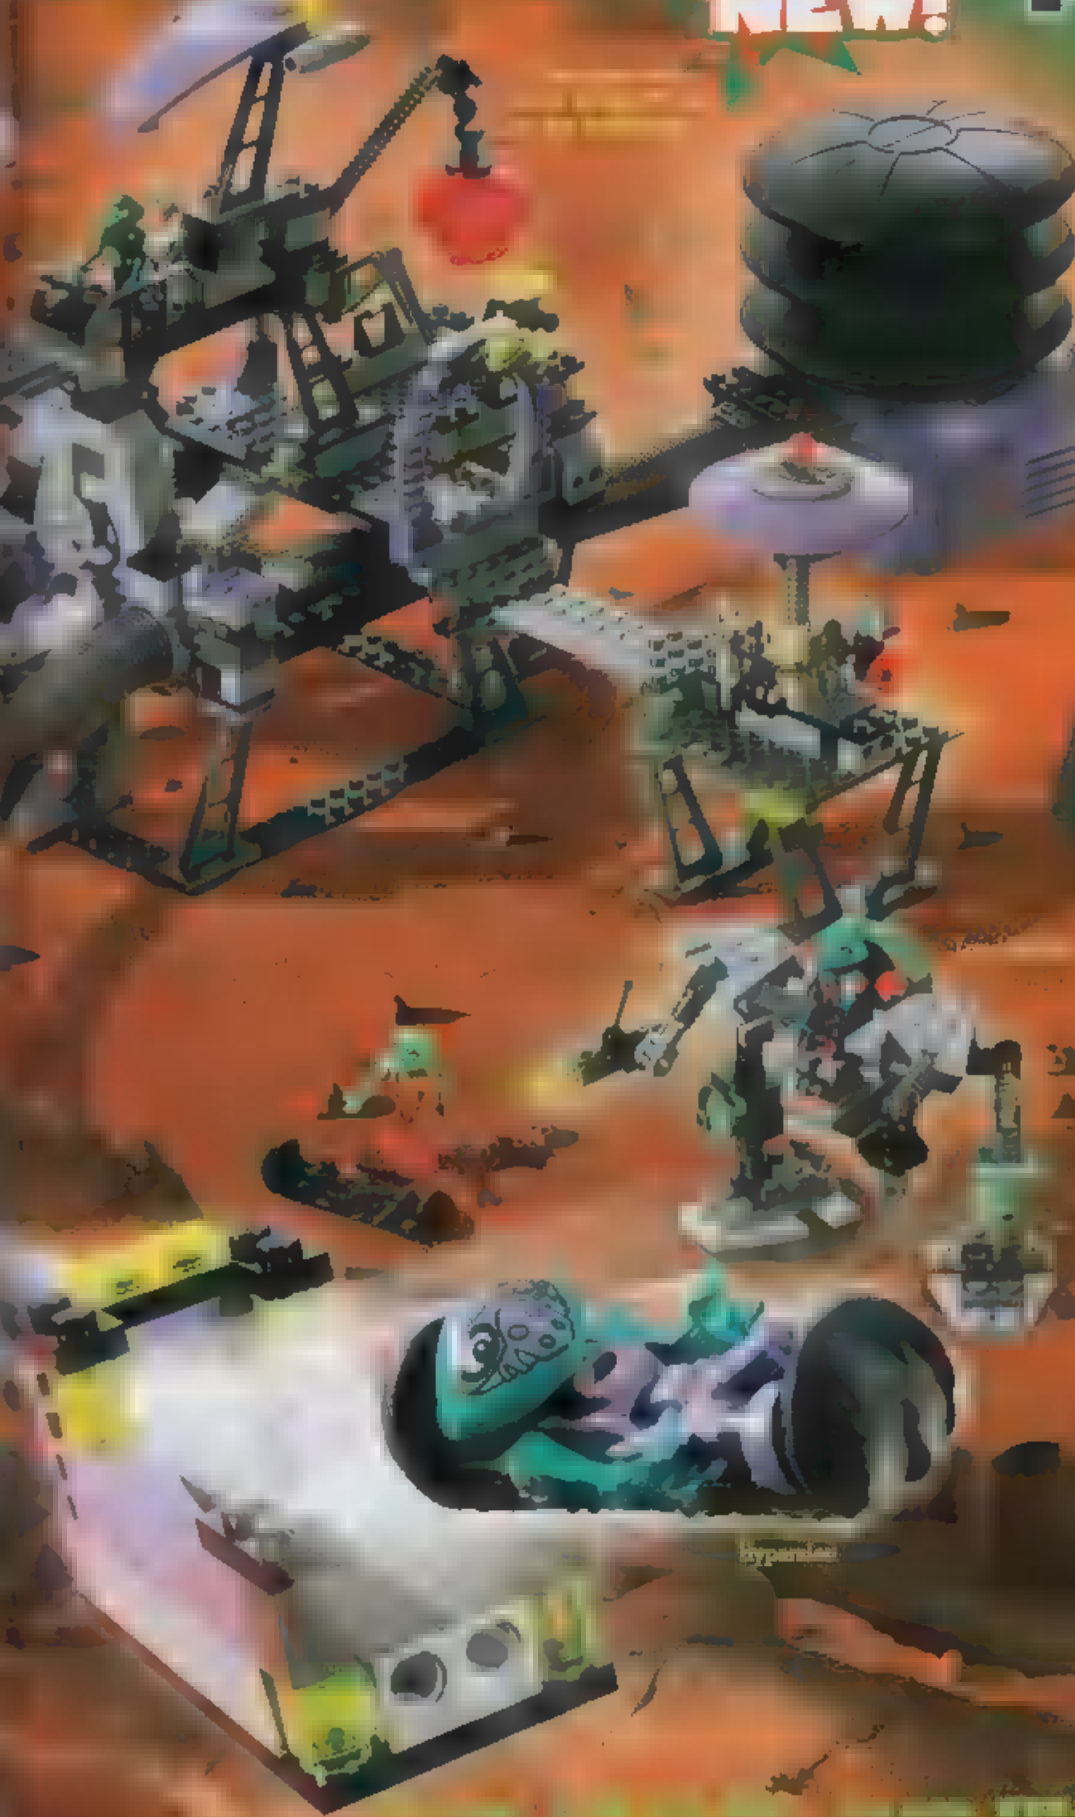

shoot Martians through aero tubes

power counter
to create
suction for
ing back

B. Awesome Life on Mars T-shirt!

This high quality T-shirt is made of 100% cotton jersey for soft, comfortable wear. Machine wash and dry as often as you like. It won't shrink or lose its shape. Made in USA. Please indicate size on order form.

Youth Sizes:
YM (10-12), YL (14-16).....$12.00
Adult Sizes:
AS, AM, AL, AX.....$14.00

#TS15 Life on Mars T-shirt